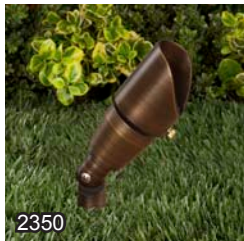

**VISTA
PROFESSIONAL
OUTDOOR
LIGHTING**

Product Update

Technical News and Updates for Installation Professionals

2125

2132

2216

2116

2350