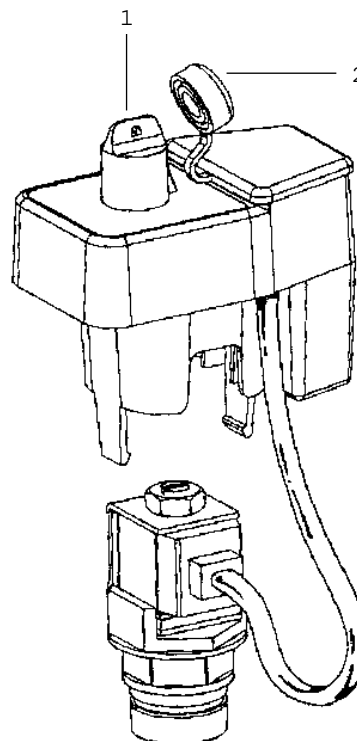

NEW VERSION

Ref	Description	Qty.	Part Number
EASY RAIN			
		1	K93100
1	Battery Screw-on Cap	1	635083
2	Cycle Indicator	1	635084
3	Grease Tube	1	634542
-	Quick Reference Card	1	635007
-	Instruction Manual	1	635006

* Use 9 volt battery

OLD VERSION

Ref	Description	Qty.	Part Number
EASY RAIN (OLD VERSION)			
		1	K93005
1	Programming Knob	1	633730
2	Rubber Battery Cover	1	633732
-	Plastic Quick Reference Card	1	634084
-	Instruction Manual	1	(633731)