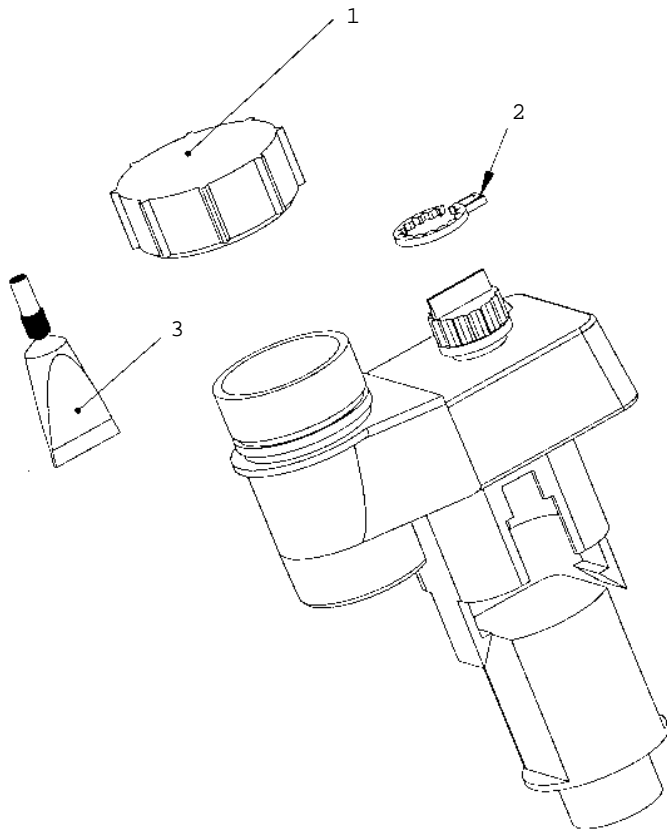

NEW VERSION

Ref	Description	Qty.	Part Number
EASY RAIN			
		1	K93100
1	Battery Screw-on Cap	1	635083
2	Cycle Indicator	1	635084
3	Grease Tube	1	634542
-	Quick Reference Card	1	635007
-	Instruction Manual	1	635006

* Use 9 volt battery

OLD VERSION

Ref	Description	Qty.	Part Number
EASY RAIN (OLD VERSION)			
		1	K93005
1	Programming Knob	1	633730
2	Rubber Battery Cover	1	633732
-	Plastic Quick Reference Card	1	634084
-	Instruction Manual	1	(633731)